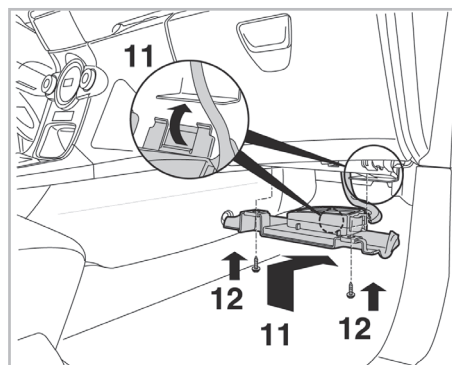

COMFORT

particle filter

FOR
HYUNDAI I20 A/C+ (12/08 >)

715662

FH290

PA

WANT TO KNOW MORE?

www.valeo-techassist.com