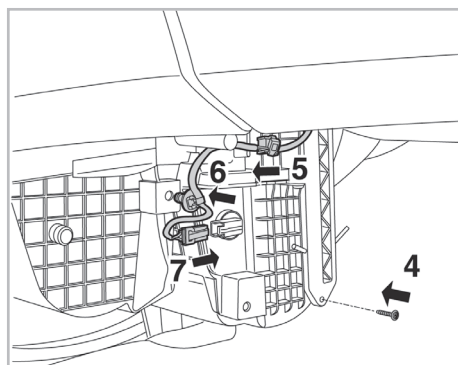

COMFORT

particle filter

FOR
HYUNDAI I20 A/C+ (12/08 >)

715662

FH290

PA

WANT TO KNOW MORE?

www.valeo-techassist.com