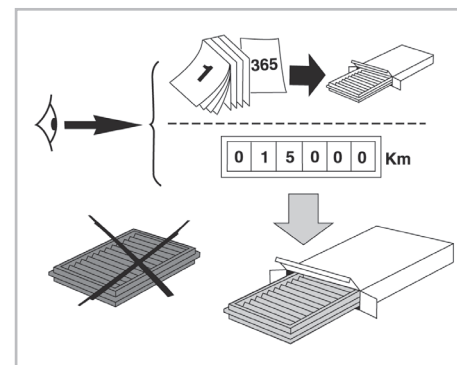

COMFORT

particle filter

FOR
HYUNDAI I20 A/C+ (12/08 >)

715662

FH290

PA

WANT TO KNOW MORE?

www.valeo-techassist.com