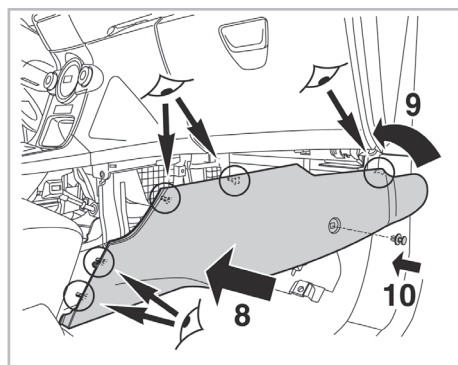

COMFORT

particle filter

FOR
HYUNDAI I20 A/C+ (12/08 >)

715662

FH290

PA

WANT TO KNOW MORE?

www.valeo-techassist.com