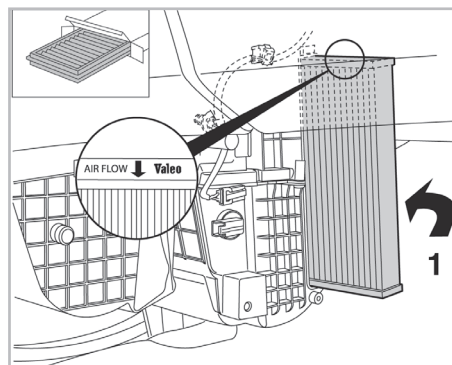

COMFORT

particle filter

FOR
HYUNDAI I20 A/C+ (12/08 >)

715662

FH290

PA

WANT TO KNOW MORE?

www.valeo-techassist.com