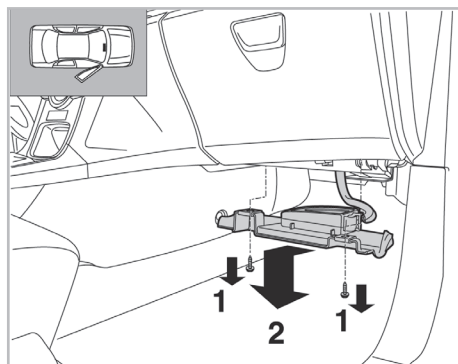

COMFORT

particle filter

FOR
HYUNDAI I20 A/C+ (12/08 >)

715662

FH290

PA

WANT TO KNOW MORE?

www.valeo-techassist.com