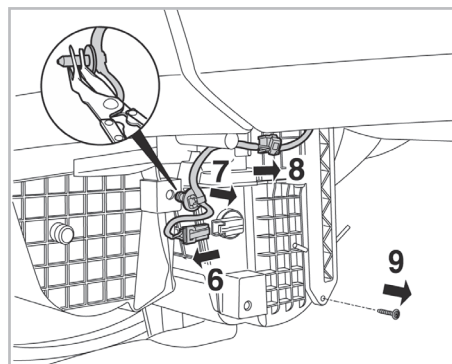

COMFORT

particle filter

FOR
HYUNDAI I20 A/C+ (12/08 >)

715662

FH290

PA

WANT TO KNOW MORE?

www.valeo-techassist.com