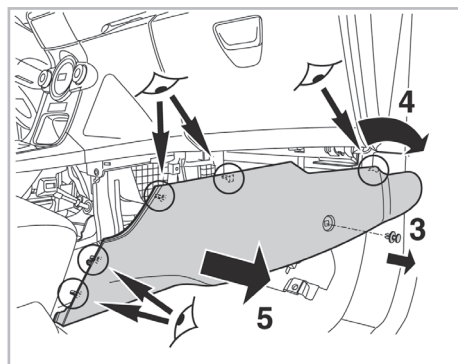

COMFORT

particle filter

FOR
HYUNDAI I20 A/C+ (12/08 >)

715662

FH290

PA

WANT TO KNOW MORE?

www.valeo-techassist.com