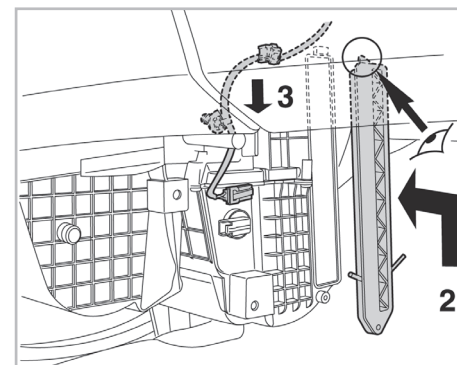

COMFORT

particle filter

FOR
HYUNDAI I20 A/C+ (12/08 >)

715662

FH290

PA

WANT TO KNOW MORE?

www.valeo-techassist.com