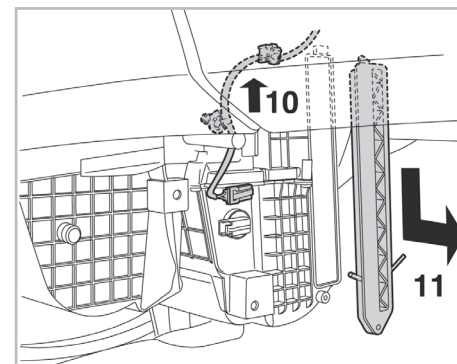

COMFORT

particle filter

FOR
HYUNDAI I20 A/C+ (12/08 >)

715662

FH290

PA

WANT TO KNOW MORE?

www.valeo-techassist.com